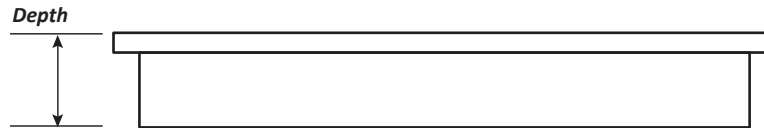

FOR ILLUSTRATIVE PURPOSES ONLY

Email support@abfoundryllc.com for actual dimensions.

Metal Casting Since: 1965

11165 Denton Dr. • Dallas, TX 75229

www.abfoundryllc.com • 972.247.3579

<i>Weight (~lbs)</i>		
Aluminum – 3.0	Yellow Brass – 9.6	Red Brass – 10.2