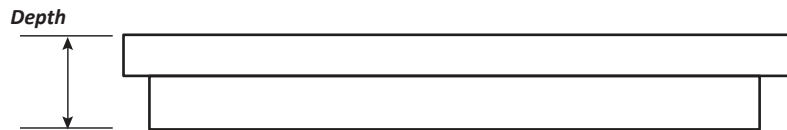

FOR ILLUSTRATIVE PURPOSES ONLY

Email support@abfoundryllc.com for actual dimensions.

Metal Casting Since: 1965

11165 Denton Dr. • Dallas, TX 75229

www.abfoundryllc.com • 972.247.3579

<i>Weight (~lbs)</i>		
Aluminum – 2.4	Yellow Brass – 7.5	Red Brass – 7.7