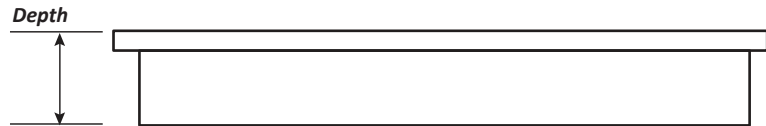

FOR ILLUSTRATIVE PURPOSES ONLY

Email support@abfoundryllc.com for actual dimensions.

Metal Casting Since: 1965

11165 Denton Dr. • Dallas, TX 75229

www.abfoundryllc.com • 972.247.3579

<i>Weight (~lbs)</i>		
Aluminum – 4.8	Yellow Brass – 15.0	Red Brass – 15.4