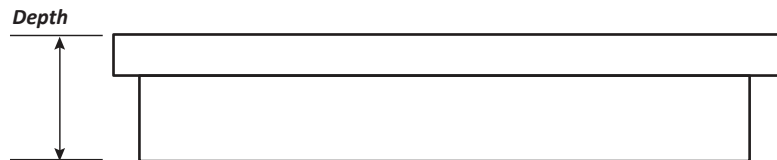

FOR ILLUSTRATIVE PURPOSES ONLY

Email support@abfoundryllc.com for actual dimensions.

Metal Casting Since: 1965

11165 Denton Dr. • Dallas, TX 75229

www.abfoundryllc.com • 972.247.3579

<i>Weight (~lbs)</i>		
Aluminum – 2.3	Yellow Brass – 7.4	Red Brass – 7.8