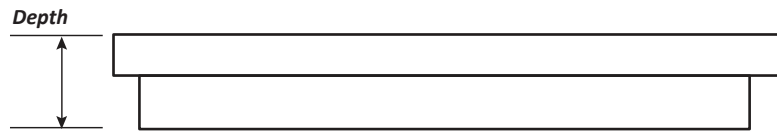

FOR ILLUSTRATIVE PURPOSES ONLY

Email support@abfoundryllc.com for actual dimensions.

Metal Casting Since: 1965

11165 Denton Dr. • Dallas, TX 75229

www.abfoundryllc.com • 972.247.3579

<i>Weight (~lbs)</i>		
Aluminum – 2.0	Yellow Brass – 6.6	Red Brass – 6.8