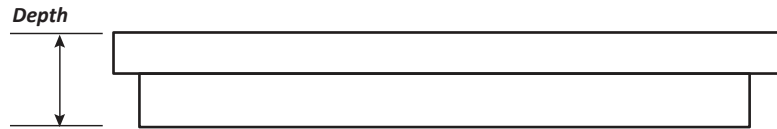

FOR ILLUSTRATIVE PURPOSES ONLY

Email support@abfoundryllc.com for actual dimensions.

Metal Casting Since: 1965

11165 Denton Dr. • Dallas, TX 75229

www.abfoundryllc.com • 972.247.3579

| <i>Weight (~lbs)</i> | | |
|----------------------|--------------------|-----------------|
| Aluminum – 1.6 | Yellow Brass – 5.4 | Red Brass – 5.6 |