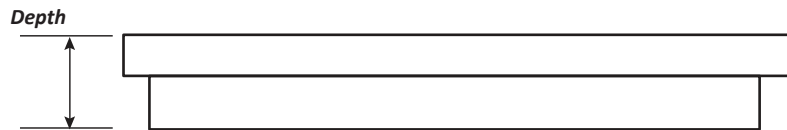

FOR ILLUSTRATIVE PURPOSES ONLY

Email support@abfoundryllc.com for actual dimensions.

Metal Casting Since: 1965

11165 Denton Dr. • Dallas, TX 75229

www.abfoundryllc.com • 972.247.3579

<i>Weight (~lbs)</i>		
Aluminum – 1.9	Yellow Brass – 5.2	Red Brass – 5.4