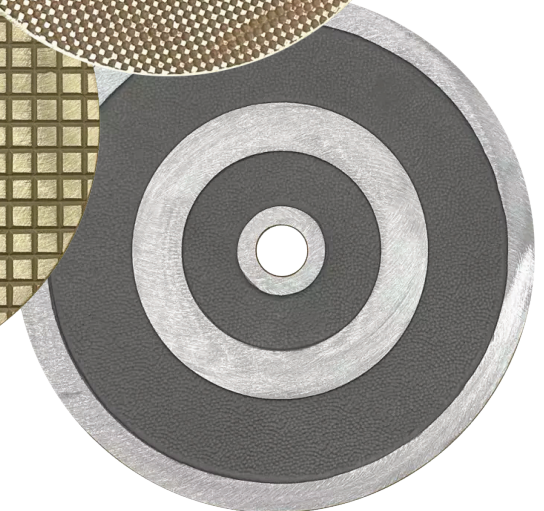

FOR ILLUSTRATIVE PURPOSES ONLY

Email support@abfoundryllc.com for actual dimensions.

One Ring Generic (1RG)

Waffle (W)

Two Ring Pebble (2RP)

Depth

Metal Casting Since: 1965

11165 Denton Dr. • Dallas, TX 75229

www.abfoundryllc.com • 972.247.3579

Weight (~lbs)		
Aluminum – 1.4	Yellow Brass – 4.8	Red Brass – 5.0