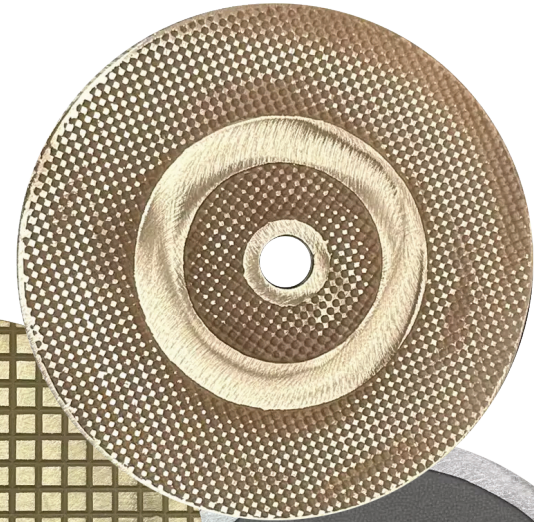

FOR ILLUSTRATIVE PURPOSES ONLY

Email support@abfoundryllc.com for actual dimensions.

One Ring Generic (1RG)

Waffle (W)

Two Ring Pebble (2RP)

Depth

Metal Casting Since: 1965

11165 Denton Dr. • Dallas, TX 75229

www.abfoundryllc.com • 972.247.3579

Weight (~lbs)		
Aluminum – 1.4	Yellow Brass – 4.8	Red Brass – 5.0