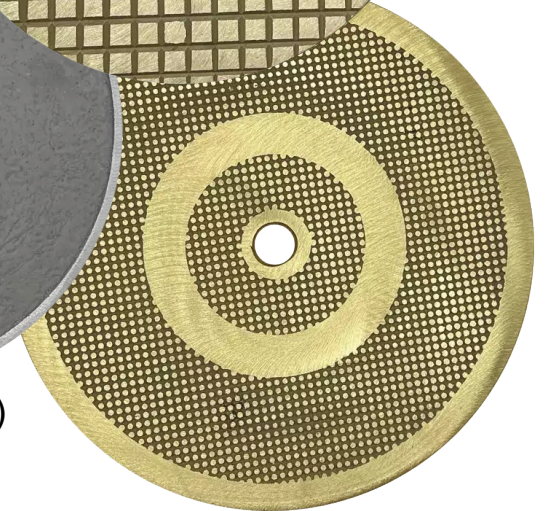

Lid for Round Skimmer - 10"

Product #PL4026

FOR ILLUSTRATIVE PURPOSES ONLY

Email support@abfoundryllc.com for actual dimensions.

Waffle (W)

Leatherette (L)

Two Ring Generic (2RG)

Depth

Metal Casting Since: 1965

11165 Denton Dr. • Dallas, TX 75229

www.abfoundryllc.com • 972.247.3579

Weight (~lbs)

Aluminum – 1.6	Yellow Brass – 5.8	Red Brass – 5.2
----------------	--------------------	-----------------