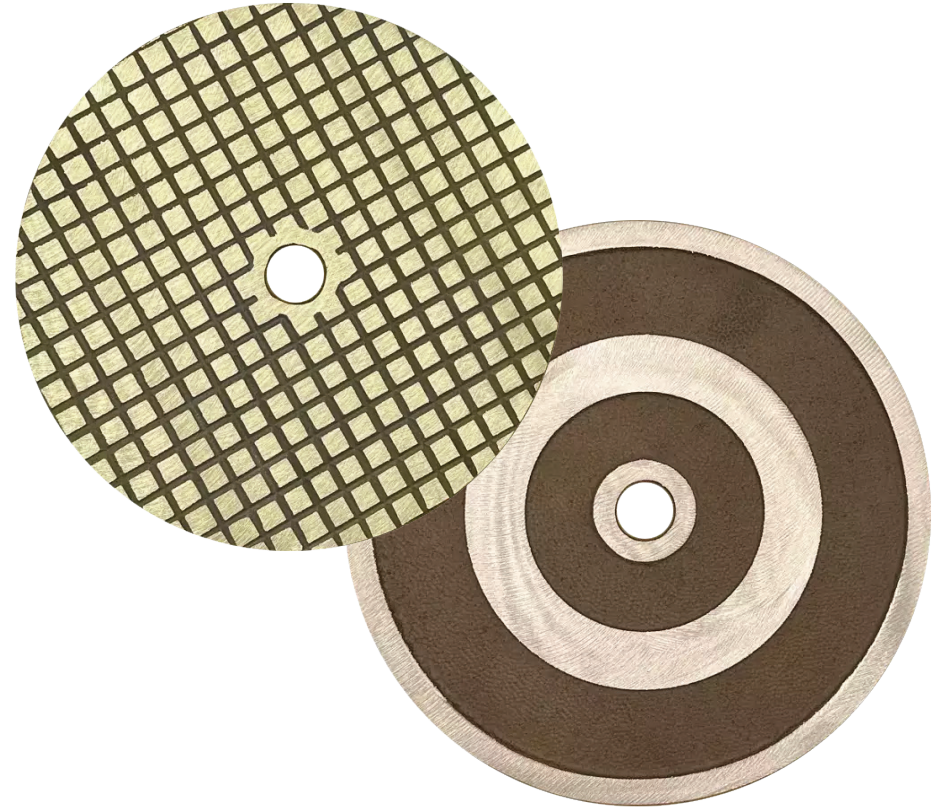

Lid for Round Skimmer - Deep Wall Only - 9-1/4"

Product #PL4024

FOR ILLUSTRATIVE PURPOSES ONLY

Email support@abfoundryllc.com for actual dimensions.

Waffle (W)

Two Ring Pebble (2RP)

Depth

Metal Casting Since: 1965

11165 Denton Dr. • Dallas, TX 75229

www.abfoundryllc.com • 972.247.3579

Weight (~lbs)

Aluminum – 1.0	Yellow Brass – 4.6	Red Brass – 4.8
----------------	--------------------	-----------------