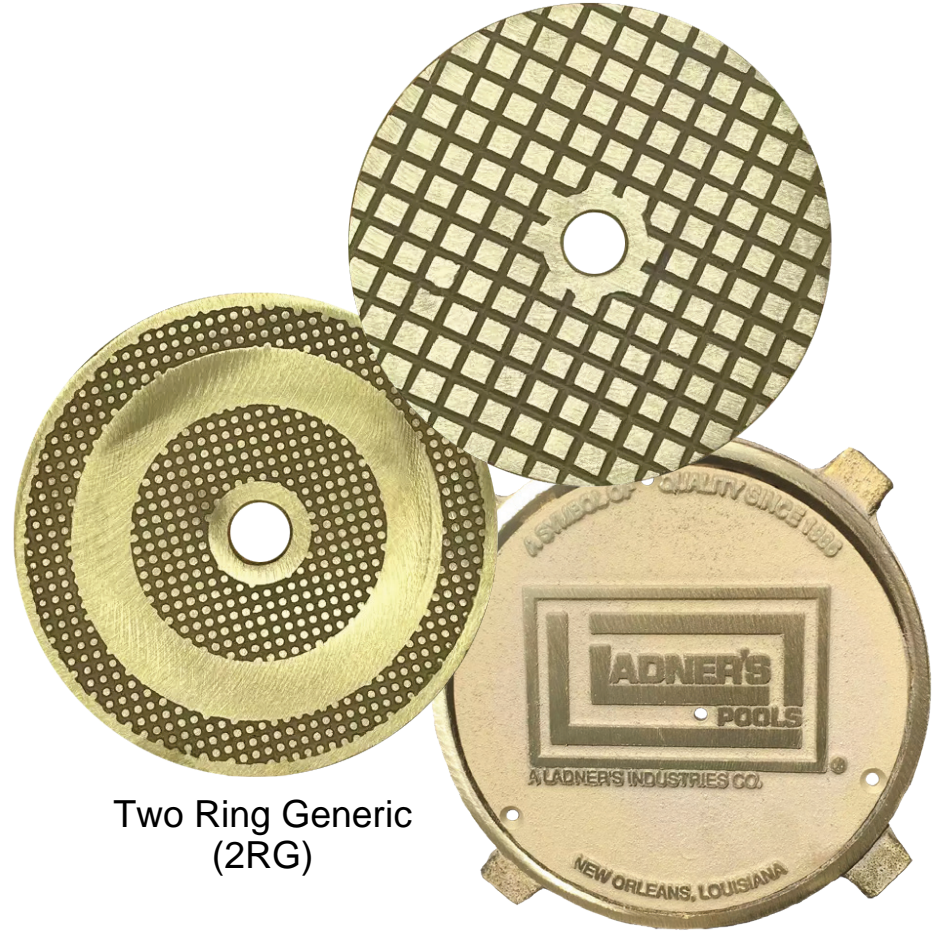

Lid for Round Skimmer - 8"

Product #PL4023

FOR ILLUSTRATIVE PURPOSES ONLY

Email support@abfoundryllc.com for actual dimensions.

Waffle (W)

Two Ring Generic (2RG)

Custom Logo (CL)

Depth

Metal Casting Since: 1965

11165 Denton Dr. • Dallas, TX 75229

www.abfoundryllc.com • 972.247.3579

Weight (~lbs)		
Aluminum – 1.0	Yellow Brass – 2.8	Red Brass – 2.9