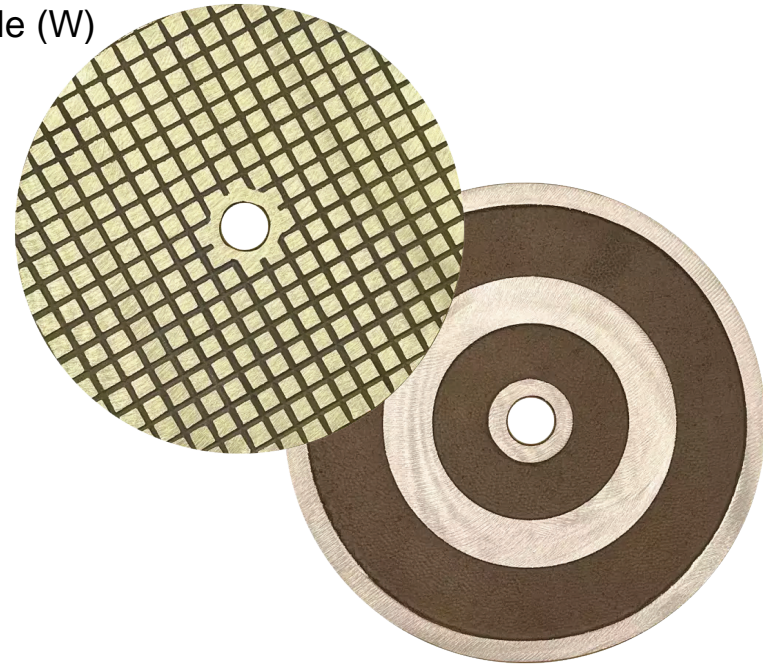

FOR ILLUSTRATIVE PURPOSES ONLY

Email support@abfoundryllc.com for actual dimensions.

Waffle (W)

Two Ring Pebble (2RP)

Metal Casting Since: 1965

11165 Denton Dr. • Dallas, TX 75229

www.abfoundryllc.com • 972.247.3579

<i>Weight (~lbs)</i>		
Aluminum – 2.6	Yellow Brass – 10.0	Red Brass – 10.4