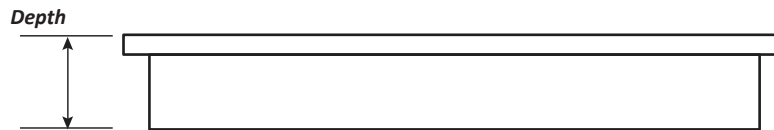

Metal Casting Since: 1965

11165 Denton Dr. • Dallas, TX 75229

www.abfoundryllc.com • 972.247.3579

<i>Weight (~lbs)</i>		
Aluminum – 2.6	Yellow Brass – 10.0	Red Brass – 10.4