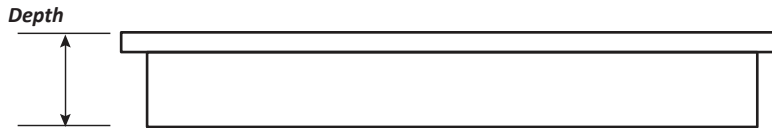

FOR ILLUSTRATIVE PURPOSES ONLY

Email support@abfoundryllc.com for actual dimensions.

Metal Casting Since: 1965

11165 Denton Dr. • Dallas, TX 75229

www.abfoundryllc.com • 972.247.3579

Weight (~lbs)		
Aluminum – 3.7	Yellow Brass – 12.2	Red Brass – 13.2