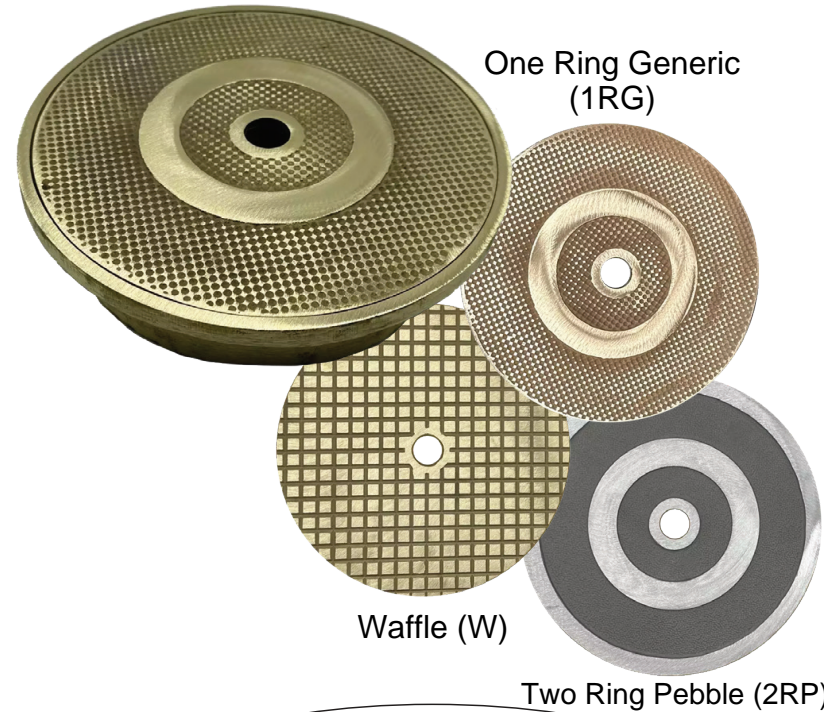

FOR ILLUSTRATIVE PURPOSES ONLY

Email support@abfoundryllc.com for actual dimensions.

Metal Casting Since: 1965

11165 Denton Dr. • Dallas, TX 75229

www.abfoundryllc.com • 972.247.3579

Weight (~lbs)		
Aluminum – 3.7	Yellow Brass – 12.2	Red Brass – 13.2