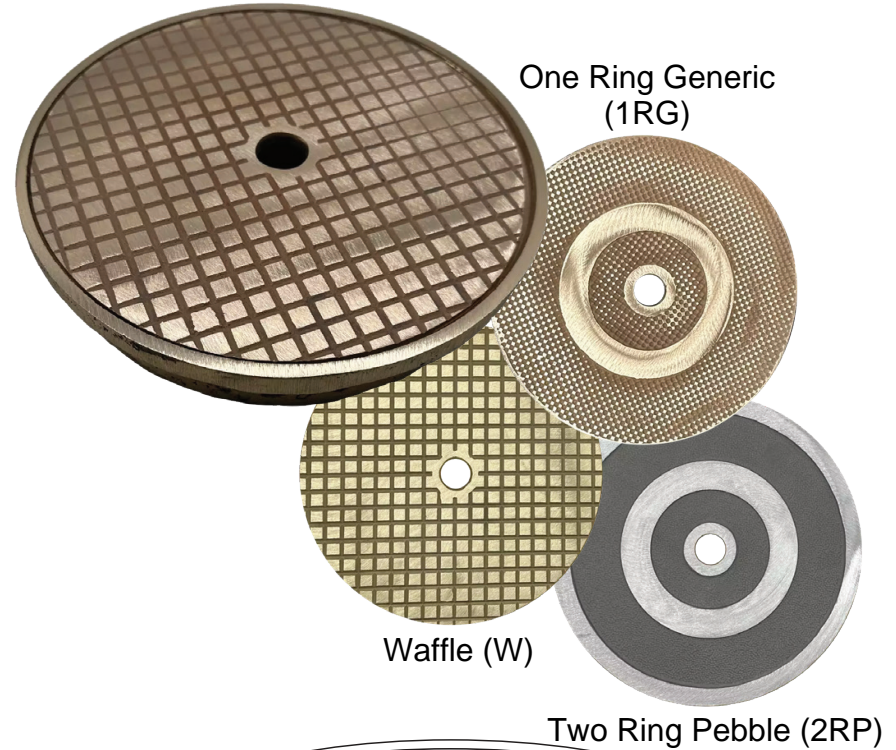

## FOR ILLUSTRATIVE PURPOSES ONLY

Email [support@abfoundryllc.com](mailto:support@abfoundryllc.com) for actual dimensions.

One Ring Generic (1RG)

Waffle (W)

Two Ring Pebble (2RP)

**Metal Casting Since: 1965**

11165 Denton Dr. • Dallas, TX 75229

[www.abfoundryllc.com](http://www.abfoundryllc.com) • 972.247.3579

<i>Weight (~lbs)</i>		
Aluminum – 3.4	Yellow Brass – 11.4	Red Brass – 11.8