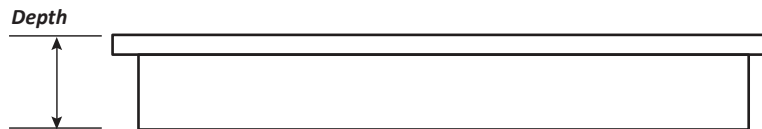

## FOR ILLUSTRATIVE PURPOSES ONLY

Email [support@abfoundryllc.com](mailto:support@abfoundryllc.com) for actual dimensions.

One Ring Generic (1RG)

Waffle (W)

Two Ring Pebble (2RP)

**Metal Casting Since: 1965**