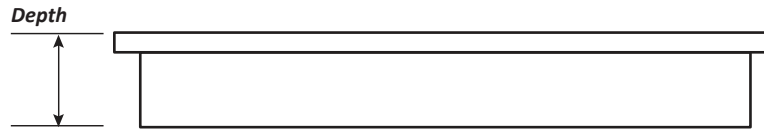

## FOR ILLUSTRATIVE PURPOSES ONLY

Email [support@abfoundryllc.com](mailto:support@abfoundryllc.com) for actual dimensions.

One Ring Generic (1RG)

Waffle (W)

Two Ring Pebble (2RP)

**Metal Casting Since: 1965**