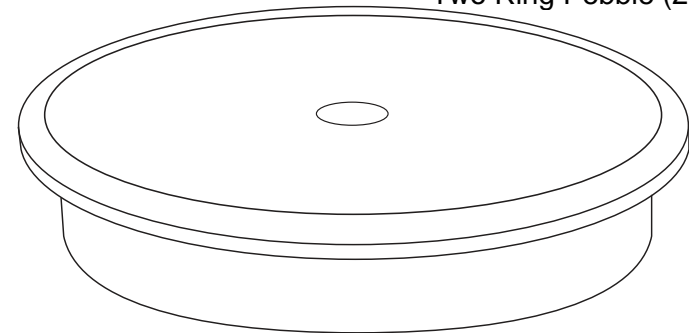

## FOR ILLUSTRATIVE PURPOSES ONLY

Email [support@abfoundryllc.com](mailto:support@abfoundryllc.com) for actual dimensions.

One Ring Generic (1RG)

Waffle (W)

Two Ring Pebble (2RP)

**Metal Casting Since: 1965**

11165 Denton Dr. • Dallas, TX 75229

[www.abfoundryllc.com](http://www.abfoundryllc.com) • 972.247.3579

Weight (~lbs)		
Aluminum – 3.3	Yellow Brass – 10.2	Red Brass – 10.6