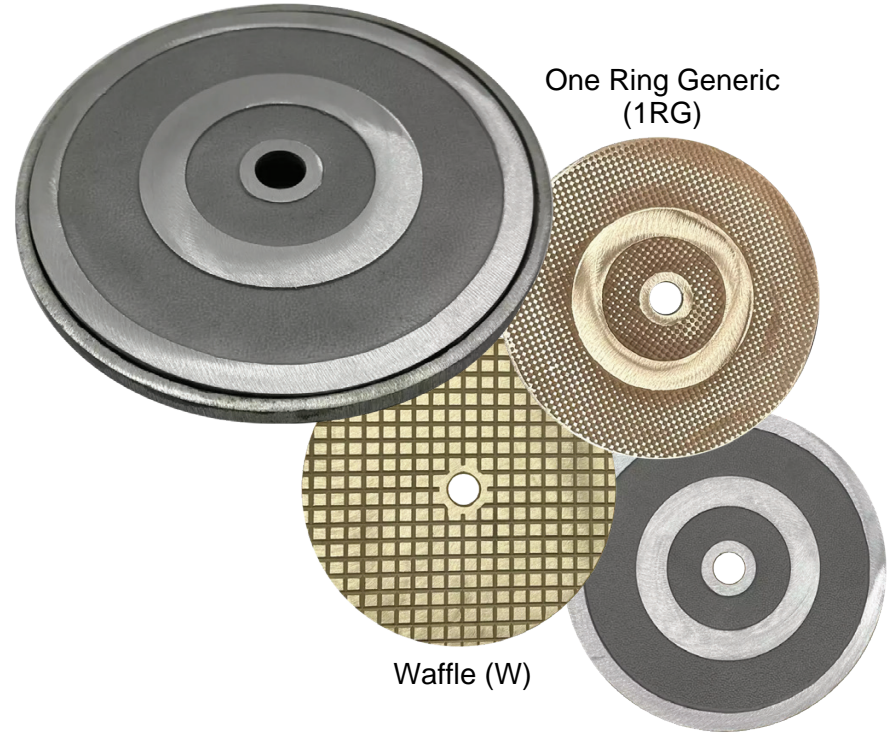

## FOR ILLUSTRATIVE PURPOSES ONLY

Email [support@abfoundryllc.com](mailto:support@abfoundryllc.com) for actual dimensions.

One Ring Generic (1RG)

Waffle (W)

Two Ring Pebble (2RP)

**Metal Casting Since: 1965**

11165 Denton Dr. • Dallas, TX 75229

[www.abfoundryllc.com](http://www.abfoundryllc.com) • 972.247.3579

Weight (~lbs)		
Aluminum – 3.3	Yellow Brass – 10.2	Red Brass – 10.6