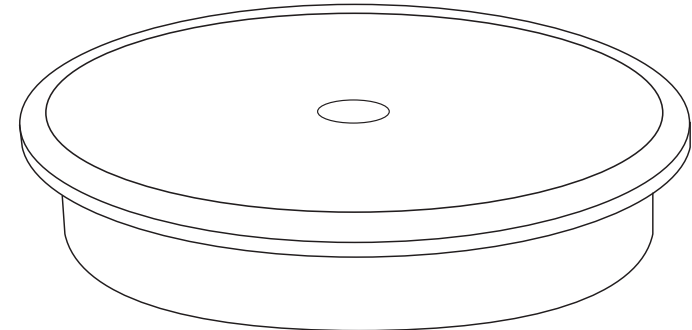

Round Skimmer Set - 10"

Product #PL4015

# FOR ILLUSTRATIVE PURPOSES ONLY

Email [support@abfoundryllc.com](mailto:support@abfoundryllc.com) for actual dimensions.

Depth

Waffle (W)

Leatherette (L)

Two Ring Generic (2RG)

**Metal Casting Since: 1965**