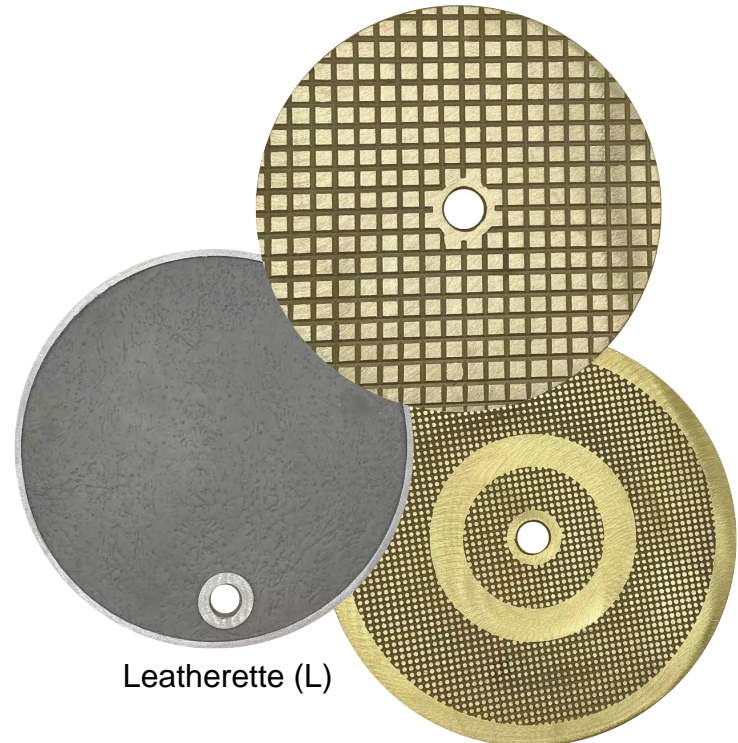

Round Skimmer Set - 10"

Product #PL4015

# FOR ILLUSTRATIVE PURPOSES ONLY

Email [support@abfoundryllc.com](mailto:support@abfoundryllc.com) for actual dimensions.

Depth

Waffle (W)

Leatherette (L)

Two Ring Generic (2RG)

**Metal Casting Since: 1965**

11165 Denton Dr. • Dallas, TX 75229

[www.abfoundryllc.com](http://www.abfoundryllc.com) • 972.247.3579

*Weight (~lbs)*

Aluminum – 3.4

Yellow Brass – 11.2

Red Brass – 11