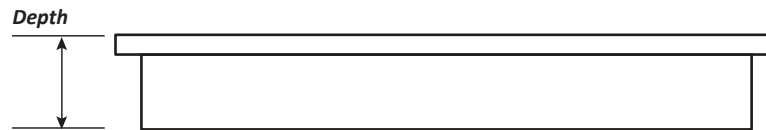

FOR ILLUSTRATIVE PURPOSES ONLY

Email support@abfoundryllc.com for actual dimensions.

Metal Casting Since: 1965

11165 Denton Dr. • Dallas, TX 75229

www.abfoundryllc.com • 972.247.3579

<i>Weight (~lbs)</i>		
Aluminum – 2.2	Yellow Brass – 7.2	Red Brass – 7.4