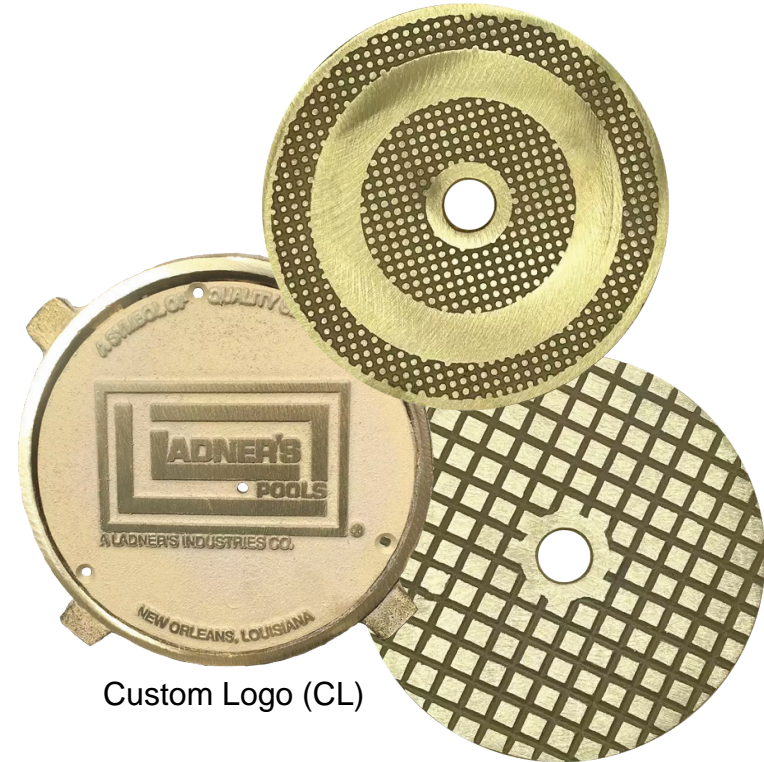

FOR ILLUSTRATIVE PURPOSES ONLY

Email support@abfoundryllc.com for actual dimensions.

Two Ring Generic (2RG)

Custom Logo (CL)

Waffle (W)

Depth

Metal Casting Since: 1965

11165 Denton Dr. • Dallas, TX 75229

www.abfoundryllc.com • 972.247.3579

Weight (~lbs)		
Aluminum – 1.0	Yellow Brass – 4.2	Red Brass – 4.0