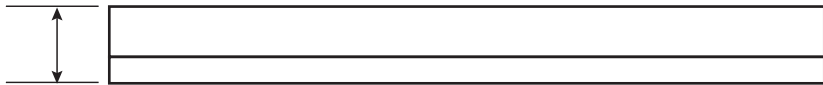

FOR ILLUSTRATIVE PURPOSES ONLY

Email support@abfoundryllc.com for actual dimensions.

Two Ring Generic (2RG)

Custom Logo (CL)

Waffle (W)

Depth

Metal Casting Since: 1965

11165 Denton Dr. • Dallas, TX 75229