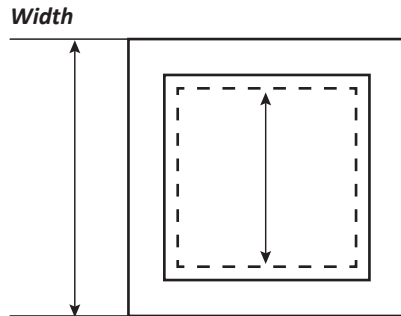

Square Water Spout - 2" ID

Product #PL2053

**FOR ILLUSTRATIVE PURPOSES ONLY**

Email [support@abfoundryllc.com](mailto:support@abfoundryllc.com) for actual dimensions.

**Metal Casting Since: 1965**

11165 Denton Dr. • Dallas, TX 75229

[www.abfoundryllc.com](http://www.abfoundryllc.com) • 972.247.3579

Angled Front – Threaded

<i>Weight (~lbs)</i>		
Aluminum – 2.4	Yellow Brass – 7.8	Red Brass – 8.2