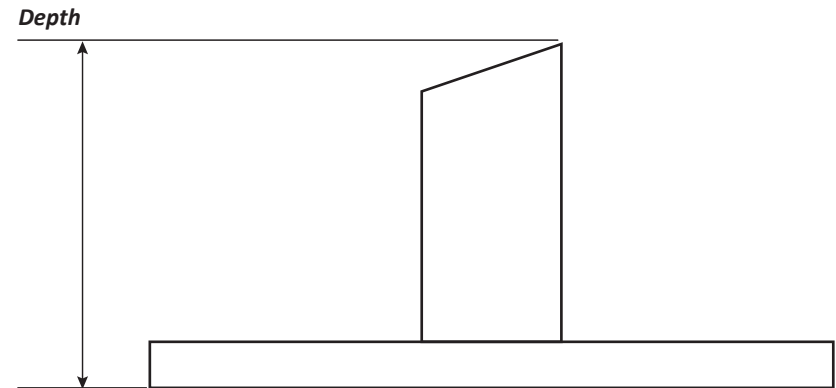

Square Water Spout - 1" ID, 6" Sq

Product #PL2050

FOR ILLUSTRATIVE PURPOSES ONLY

Email support@abfoundryllc.com for actual dimensions.

Metal Casting Since: 1965

11165 Denton Dr. • Dallas, TX 75229

www.abfoundryllc.com • 972.247.3579

With backplate - Cast as one piece

<i>Weight (~lbs)</i>		
Aluminum - 1.6	Yellow Brass - 5.4	Red Brass - 5.8