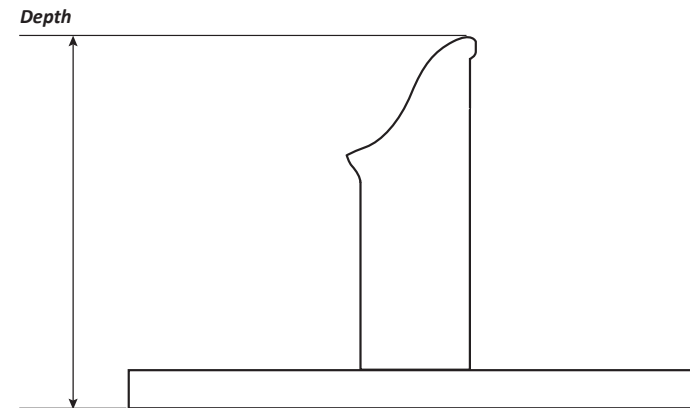

Square Backplate - for 1-1/2" Spout - 7-1/8" Sq

Product #PL2041

FOR ILLUSTRATIVE PURPOSES ONLY

Email support@abfoundryllc.com for actual dimensions.

Picture shown combines Backplate PL2041 with Waterspout PL2023 in a square mount. Also available in a diamond mount. Optional Patina finish.