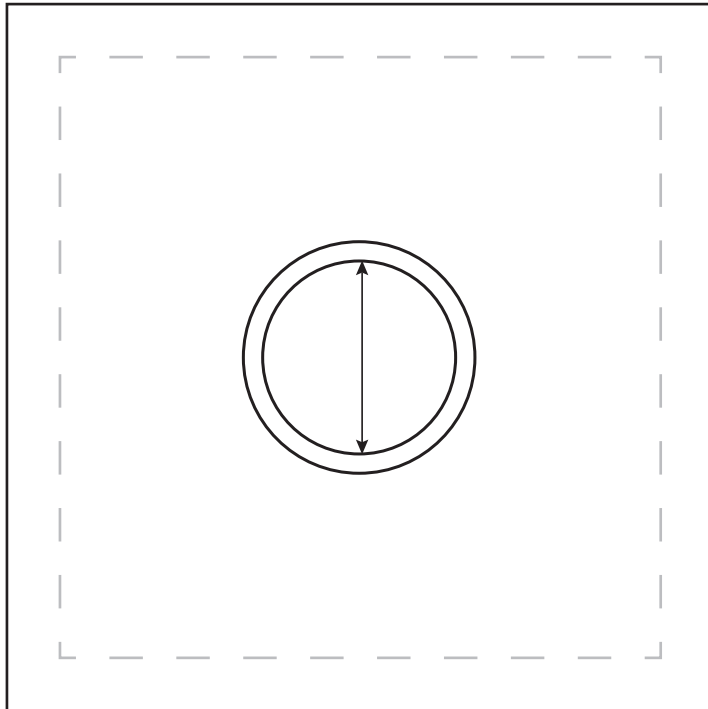

Square Backplate - for 1-1/2" Spout - 7-1/8" Sq

Product #PL2041

FOR ILLUSTRATIVE PURPOSES ONLY

Email support@abfoundryllc.com for actual dimensions.

Picture shown combines Backplate PL2041 with Waterspout PL2023 in a square mount. Also available in a diamond mount. Optional Patina finish.