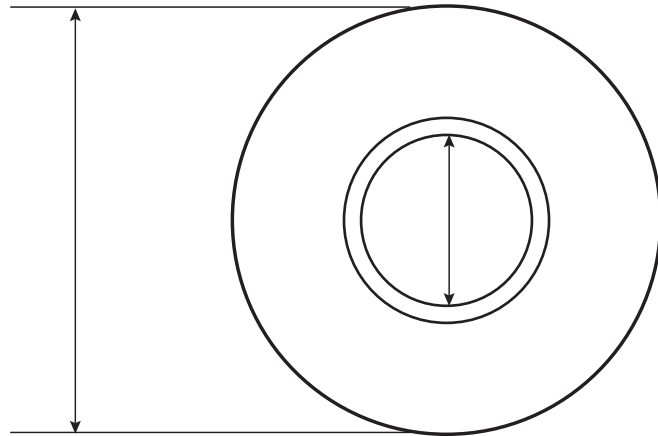

Round Water Spout - 1-1/2" ID

Product #PL2025

Parisian Style

FOR ILLUSTRATIVE PURPOSES ONLY

Email support@abfoundryllc.com for actual dimensions.

Width

Metal Casting Since: 1965

11165 Denton Dr. • Dallas, TX 75229

www.abfoundryllc.com • 972.247.3579

<i>Weight (~lbs)</i>		
Aluminum – 2.2	Yellow Brass – 6.8	Red Brass – 7.0