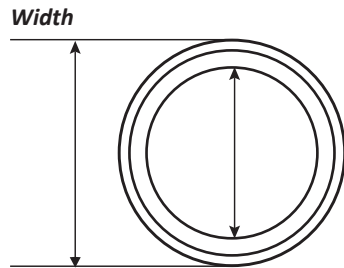

Round Water Spout - with Collar -1-1/2" ID

Product #PL2023

**FOR ILLUSTRATIVE PURPOSES ONLY**

Email [support@abfoundryllc.com](mailto:support@abfoundryllc.com) for actual dimensions.

**Threaded; Also can be paired with Backplate (#PL2041).**