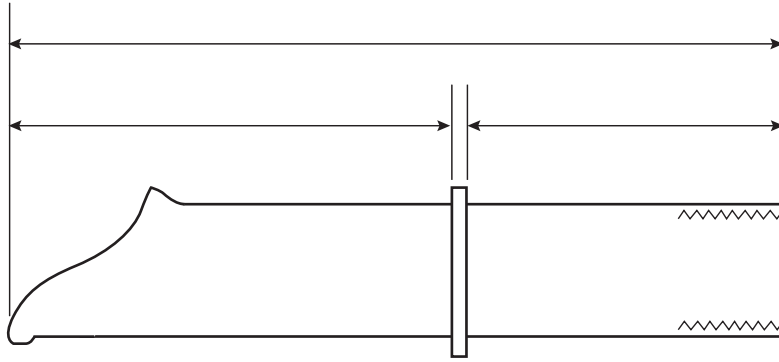

Round Water Spout - with Collar -1-1/2" ID

Product #PL2023

**FOR ILLUSTRATIVE PURPOSES ONLY**

Email [support@abfoundryllc.com](mailto:support@abfoundryllc.com) for actual dimensions.

**Threaded; Also can be paired with Backplate (#PL2041).**