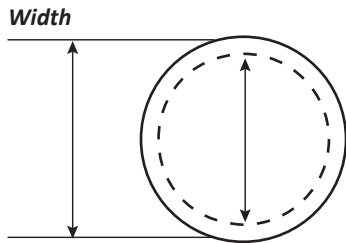

Round Water Spout - 1-1/2" ID

Product #PL2021

Angled Front - No Collar - Threaded

**FOR ILLUSTRATIVE PURPOSES ONLY**

Email [support@abfoundryllc.com](mailto:support@abfoundryllc.com) for actual dimensions.