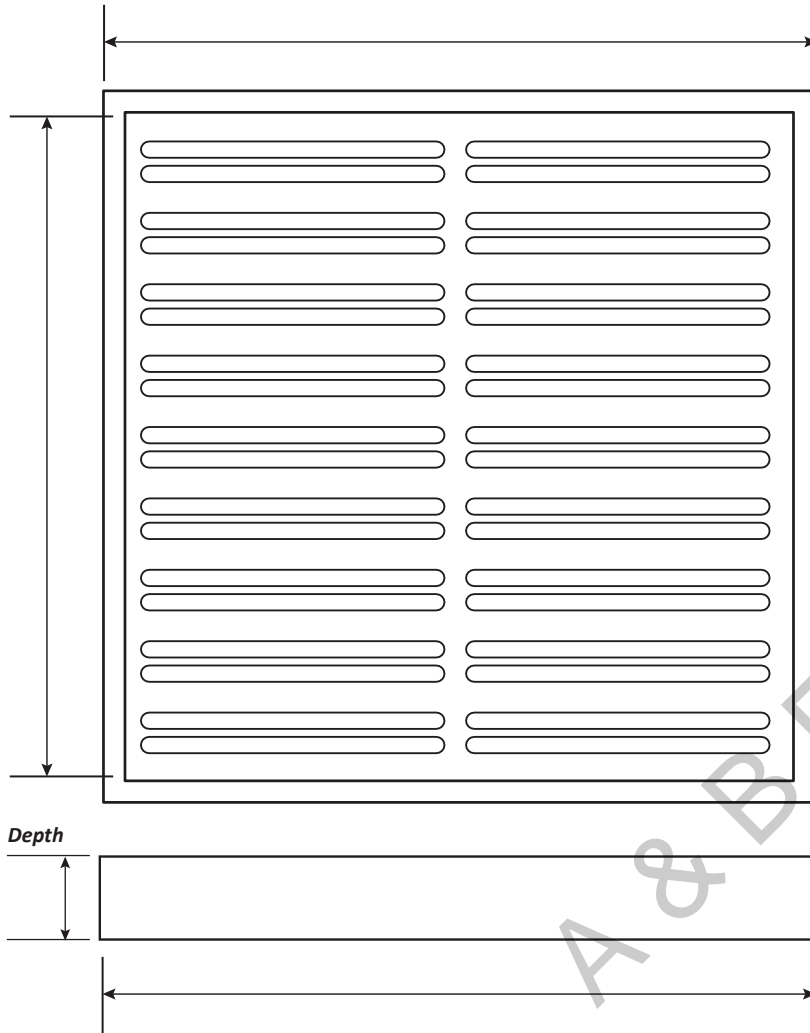

Square Drain Set - Heavy Load - 24"

Product #PL1076

**FOR ILLUSTRATIVE PURPOSES ONLY**

Email [support@abfoundryllc.com](mailto:support@abfoundryllc.com) for actual dimensions.

**Heavy Load Class for Traffic.**

**Metal Casting Since: 1965**

11165 Denton Dr. • Dallas, TX 75229

[www.abfoundryllc.com](http://www.abfoundryllc.com) • 972.247.3579

<i>Weight (~lbs)</i>		
Aluminum – 43.8	Yellow Brass – 134.0	Red Brass – 138.6