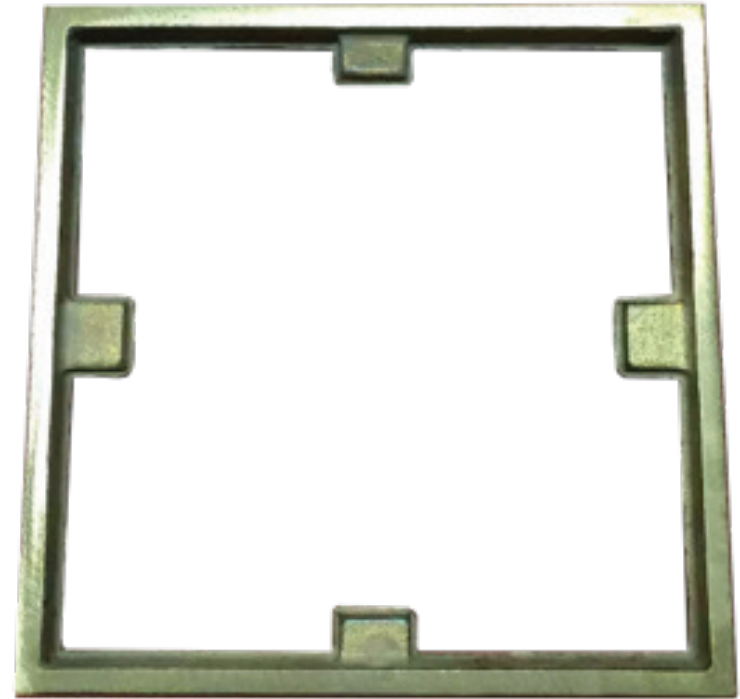

Frame (Ring) for Square Drain - 8"

Product #PL1064

FOR ILLUSTRATIVE PURPOSES ONLY

Email support@abfoundryllc.com for actual dimensions.

Depth

Metal Casting Since: 1965

11165 Denton Dr. • Dallas, TX 75229

www.abfoundryllc.com • 972.247.3579

<i>Weight (~lbs)</i>		
Aluminum – 0.4	Yellow Brass – 1.7	Red Brass – 1.6