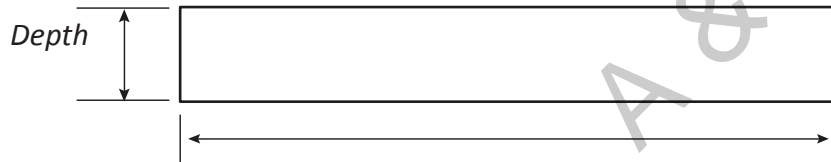

Round Drain - 3"

Product #PL1051

FOR ILLUSTRATIVE PURPOSES ONLY

Email support@abfoundryllc.com for actual dimensions.

Cast as one piece.

Metal Casting Since: 1965

11165 Denton Dr. • Dallas, TX 75229

www.abfoundryllc.com • 972.247.3579

Weight (~lbs)		
Aluminum - 0.3	Yellow Brass - 0.8	Red Brass - 0.9