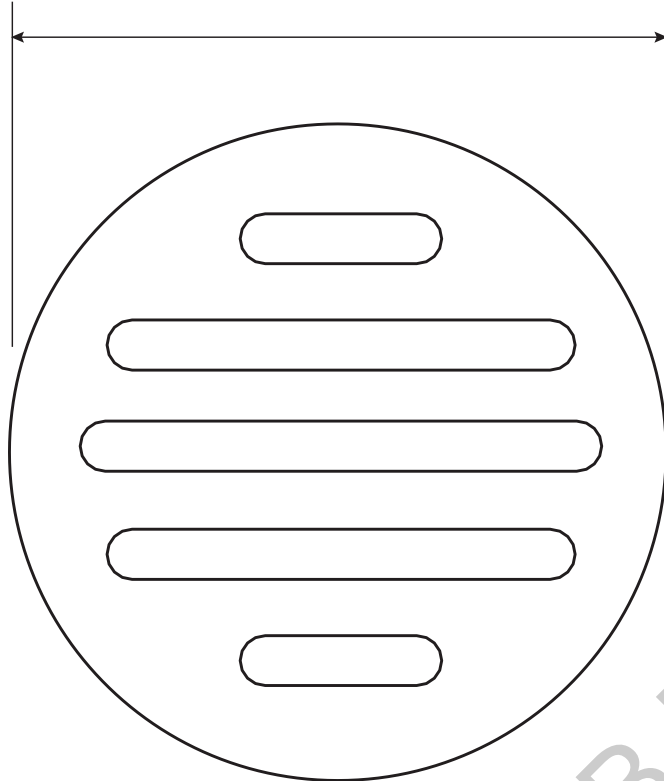

Round Drain - 3"

Product #PL1051

FOR ILLUSTRATIVE PURPOSES ONLY

Email support@abfoundryllc.com for actual dimensions.

Cast as one piece.

Metal Casting Since: 1965

11165 Denton Dr. • Dallas, TX 75229

www.abfoundryllc.com • 972.247.3579

Weight (~lbs)		
Aluminum - 0.3	Yellow Brass - 0.8	Red Brass - 0.9