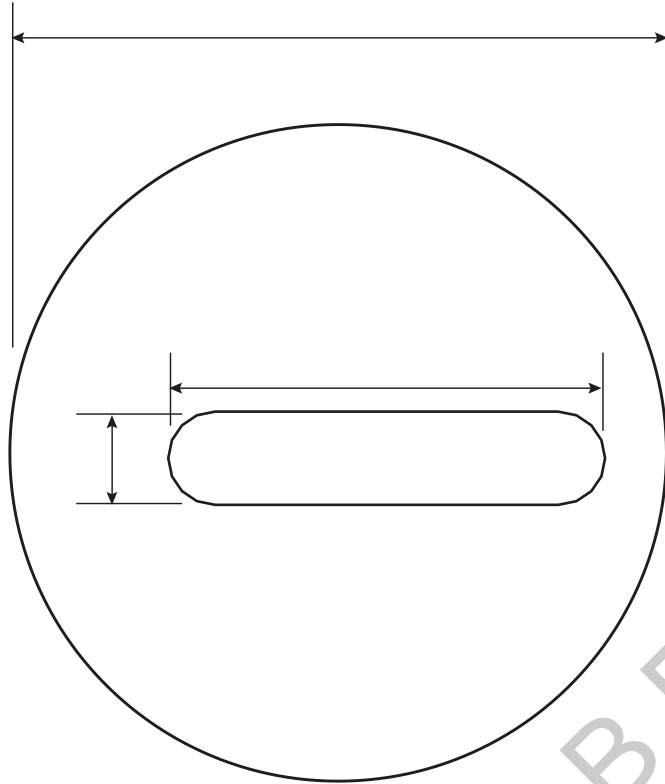

Round Deck Jet Cover - 2-1/2"

Product #PL1041

**FOR ILLUSTRATIVE PURPOSES ONLY**

Email [support@abfoundryllc.com](mailto:support@abfoundryllc.com) for actual dimensions.

Depth

**Metal Casting Since: 1965**

11165 Denton Dr. • Dallas, TX 75229

[www.abfoundryllc.com](http://www.abfoundryllc.com) • 972.247.3579

<i>Weight (~lbs)</i>		
Aluminum – 0.15	Yellow Brass – 0.4	Red Brass – 0.45