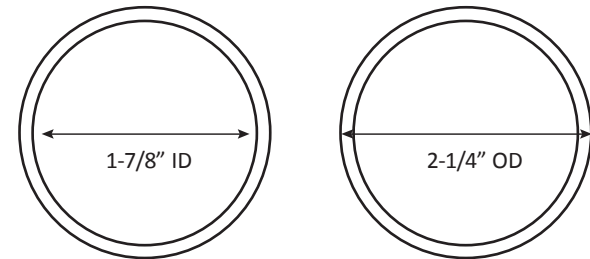

Sleeve Only #PL1063

Anchor/Sleeve

Cap only #PL1039

Compatibility: Poles up to 1-3/4" in diameter.

Bottom Pole

Metal Casting Since: 1965

11165 Denton Dr. • Dallas, TX 75229

www.abfoundryllc.com • 972.247.3579

Weight (~lbs)		
Aluminum – 0.7	Yellow Brass – 2.2	Red Brass – 2.3