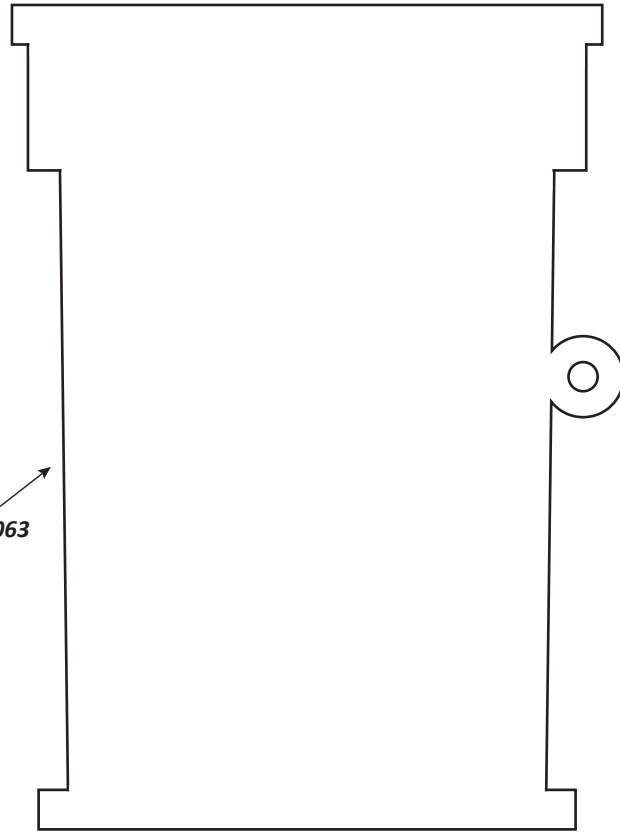

Sleeve Only #PL1063

Anchor/Sleeve

Cap only #PL1039

Compatibility: Poles up to 1-3/4" in diameter.

Bottom Pole

Metal Casting Since: 1965

11165 Denton Dr. • Dallas, TX 75229

www.abfoundryllc.com • 972.247.3579

Weight (~lbs)		
Aluminum – 0.7	Yellow Brass – 2.2	Red Brass – 2.3