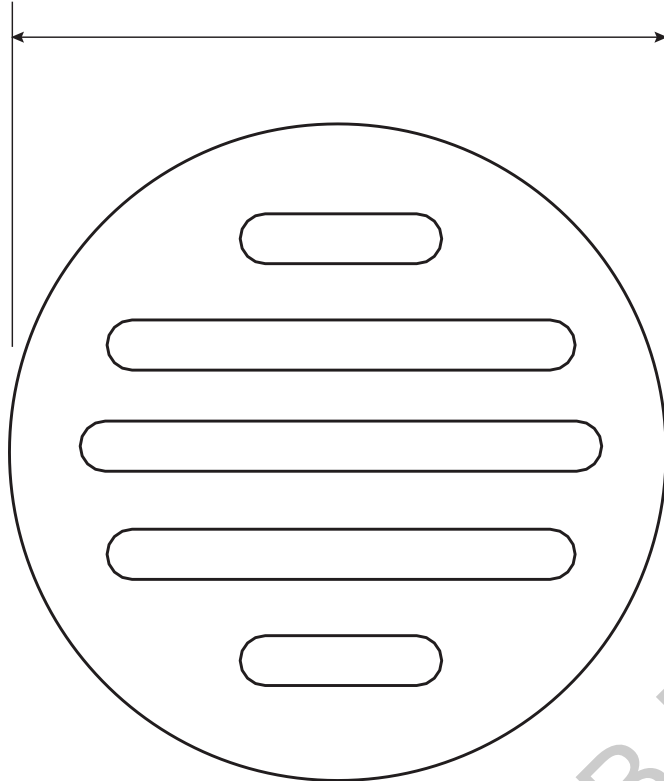

Round Drain - 3"

Product #PL1034

FOR ILLUSTRATIVE PURPOSES ONLY

Email support@abfoundryllc.com for actual dimensions.

Cast as one piece.

Metal Casting Since: 1965

11165 Denton Dr. • Dallas, TX 75229

www.abfoundryllc.com • 972.247.3579

<i>Weight (~lbs)</i>		
Aluminum - 0.3	Yellow Brass - 1.0	Red Brass - 1.1