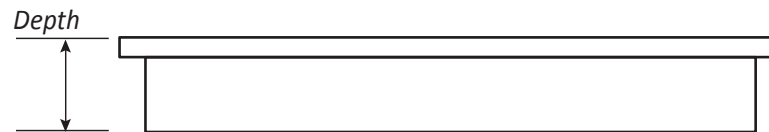

Round Drain - Drop-in w/Lip - 4"

Product #PL1032

FOR ILLUSTRATIVE PURPOSES ONLY

Email support@abfoundryllc.com for actual dimensions.

Metal Casting Since: 1965

11165 Denton Dr. • Dallas, TX 75229

www.abfoundryllc.com • 972.247.3579

<i>Weight (~lbs)</i>		
Aluminum – 0.4	Yellow Brass – 1.8	Red Brass – 1.9