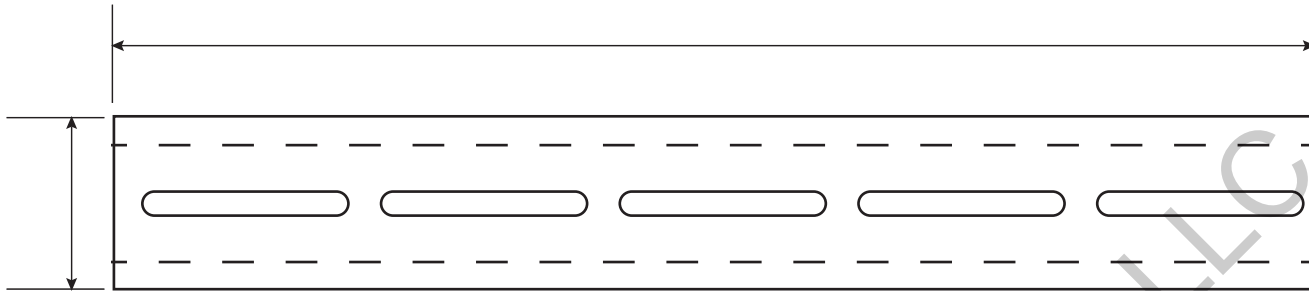

Trench Drain Set - Slotted - 1-3/4" x 21-1/4"

Product #PL1031

**FOR ILLUSTRATIVE PURPOSES ONLY**

Includes frame and grate.  
Only available as a set.

Email [support@abfoundryllc.com](mailto:support@abfoundryllc.com) for actual dimensions.