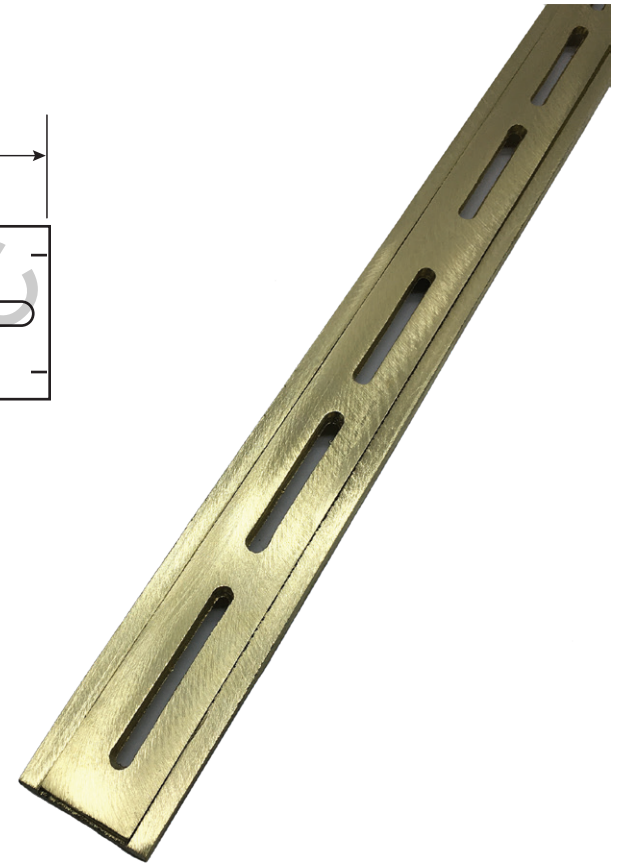

Trench Drain Set - Slotted - 1-3/4" x 21-1/4"

Product #PL1031

**FOR ILLUSTRATIVE PURPOSES ONLY**

Includes frame and grate.  
Only available as a set.

Email [support@abfoundryllc.com](mailto:support@abfoundryllc.com) for actual dimensions.

Depth

A & B Foundry LLC

**Metal Casting Since: 1965**

11165 Denton Dr. • Dallas, TX 75229

[www.abfoundryllc.com](http://www.abfoundryllc.com) • 972.247.3579

<i>Weight (~lbs)</i>		
Aluminum – 1.2	Yellow Brass – 3.6	Red Brass – 3.8