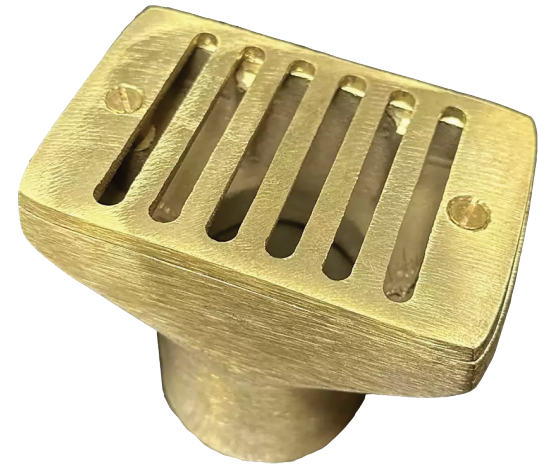

Brass assembly - Threaded

FOR ILLUSTRATIVE PURPOSES ONLY

Email support@abfoundryllc.com for actual dimensions.

Metal Casting Since: 1965

11165 Denton Dr. • Dallas, TX 75229

www.abfoundryllc.com • 972.247.3579

<i>Weight (~lbs)</i>		
Aluminum – 1.3	Yellow Brass – 3.8	Red Brass – 3.9