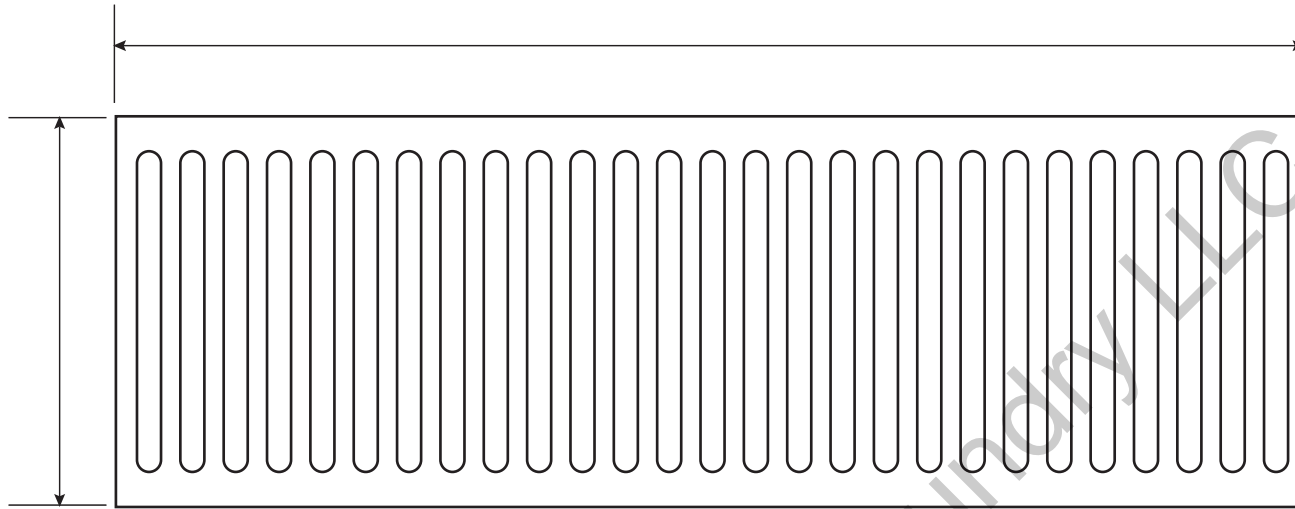

Channel Drain - Heavy Load - 8" x 24"

Product #PL1025

FOR ILLUSTRATIVE PURPOSES ONLY

Heavy Load Class for Traffic.

Email support@abfoundryllc.com for actual dimensions.

Metal Casting Since: 1965

11165 Denton Dr. • Dallas, TX 75229

www.abfoundryllc.com • 972.247.3579

<i>Weight (~lbs)</i>		
Aluminum – 11.0	Yellow Brass – 37.0	Red Brass – 38.0