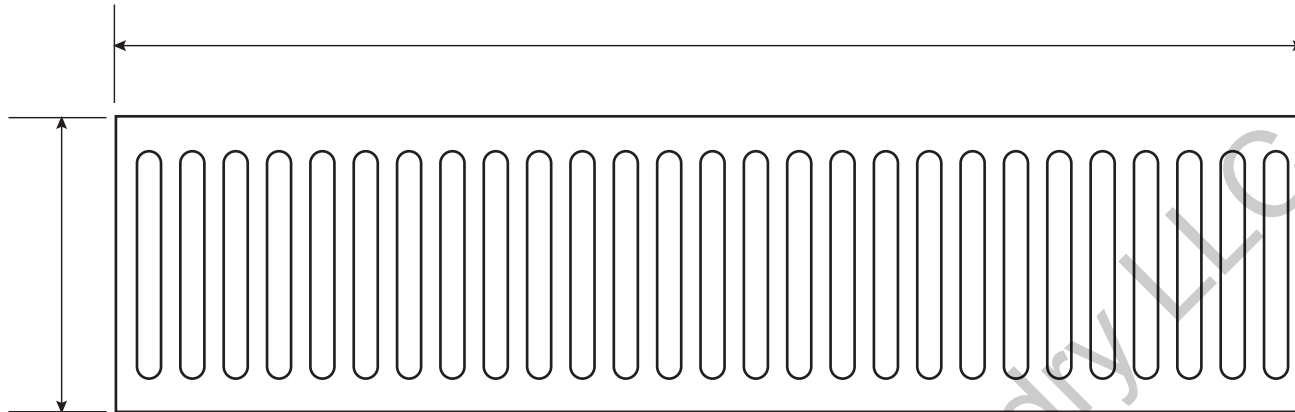

Channel Drain - Heavy Load - 5" x 24"

Product #PL1023

FOR ILLUSTRATIVE PURPOSES ONLY

Heavy Load Class for Traffic.

Email support@abfoundryllc.com for actual dimensions.

Metal Casting Since: 1965

11165 Denton Dr. • Dallas, TX 75229

www.abfoundryllc.com • 972.247.3579

<i>Weight (~lbs)</i>		
Aluminum – 3.2	Yellow Brass – 10.4	Red Brass – 10.7