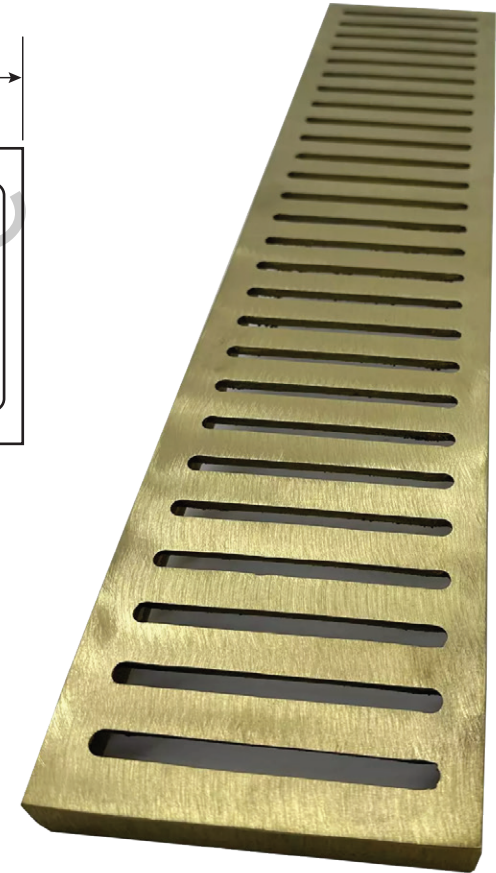

Channel Drain - Heavy Load - 5" x 24"

Product #PL1023

FOR ILLUSTRATIVE PURPOSES ONLY

Heavy Load Class for Traffic.

Email support@abfoundryllc.com for actual dimensions.

Metal Casting Since: 1965

11165 Denton Dr. • Dallas, TX 75229

www.abfoundryllc.com • 972.247.3579

<i>Weight (~lbs)</i>		
Aluminum – 3.2	Yellow Brass – 10.4	Red Brass – 10.7