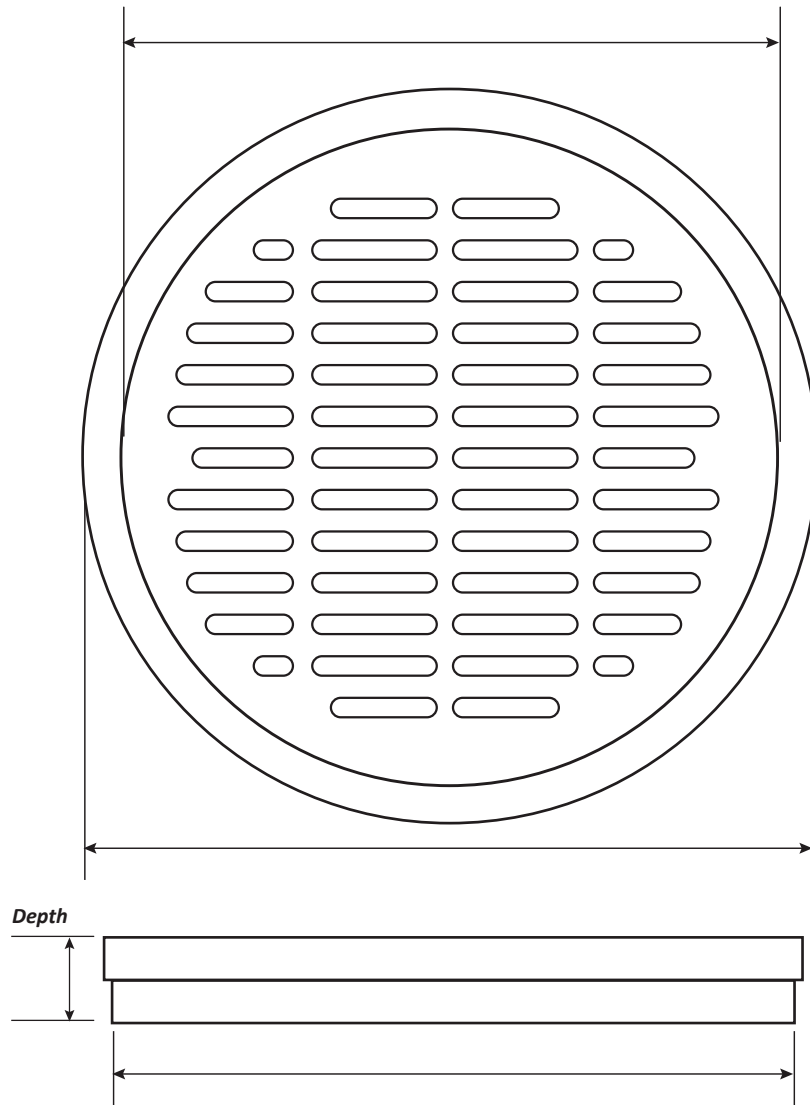

Round Drain Set - 12"

Product #PL1013

FOR ILLUSTRATIVE PURPOSES ONLY

Email support@abfoundryllc.com for actual dimensions.

Only available as a set.

Metal Casting Since: 1965

11165 Denton Dr. • Dallas, TX 75229

www.abfoundryllc.com • 972.247.3579

Weight (~lbs)

Aluminum – 4.5

Yellow Brass – 14.0

Red Brass – 14.8