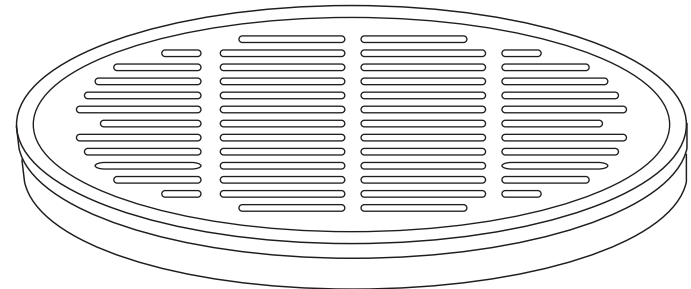

Round Drain Set - 12"

Product #PL1013

FOR ILLUSTRATIVE PURPOSES ONLY

Email support@abfoundryllc.com for actual dimensions.

Only available as a set.

Metal Casting Since: 1965

11165 Denton Dr. • Dallas, TX 75229

www.abfoundryllc.com • 972.247.3579

Weight (~lbs)

Aluminum – 4.5

Yellow Brass – 14.0

Red Brass – 14.8