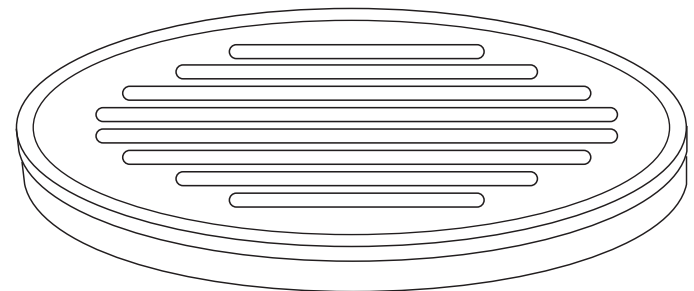

Round Drain Set - 8"

Product #PL1011

FOR ILLUSTRATIVE PURPOSES ONLY

Email support@abfoundryllc.com for actual dimensions.

Metal Casting Since: 1965

11165 Denton Dr. • Dallas, TX 75229

www.abfoundryllc.com • 972.247.3579

<i>Weight (~lbs)</i>		
Aluminum – 1.2	Yellow Brass – 3.8	Red Brass – 4