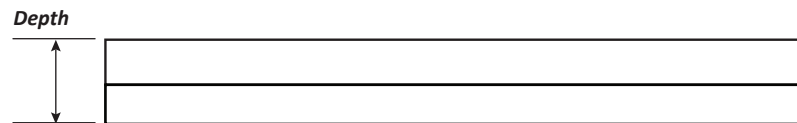

Round Drain Set - 8"

Product #PL1011

FOR ILLUSTRATIVE PURPOSES ONLY

Email support@abfoundryllc.com for actual dimensions.

Metal Casting Since: 1965

11165 Denton Dr. • Dallas, TX 75229

www.abfoundryllc.com • 972.247.3579

<i>Weight (~lbs)</i>		
Aluminum – 1.2	Yellow Brass – 3.8	Red Brass – 4