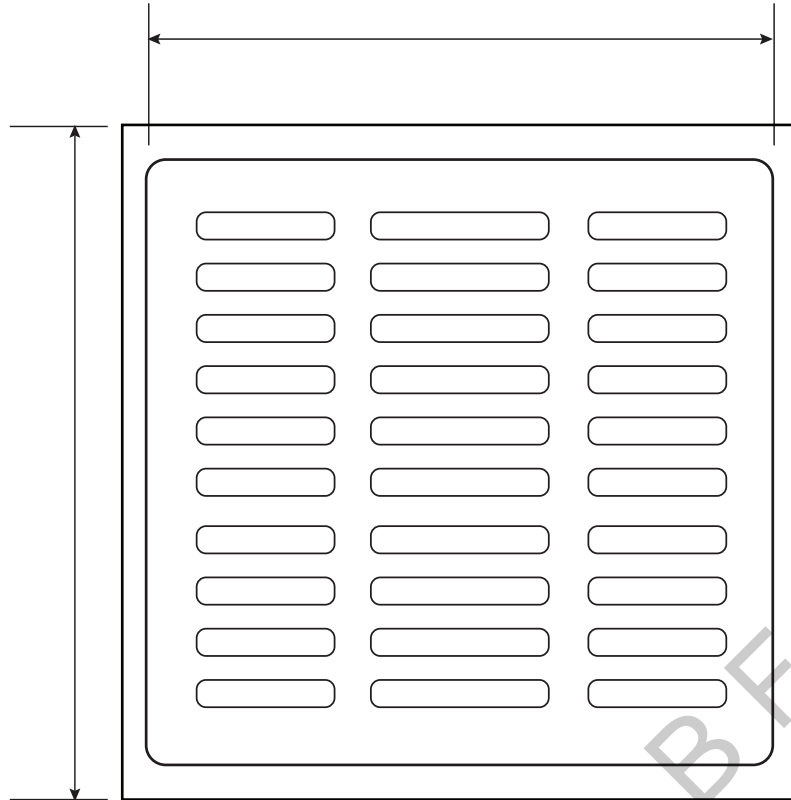

Square Drain Set - Heavy Load - 12"

Product #PL1007

**FOR ILLUSTRATIVE PURPOSES ONLY**

Email [support@abfoundryllc.com](mailto:support@abfoundryllc.com) for actual dimensions.

**Heavy Load Class for Traffic.**

Depth

**Metal Casting Since: 1965**

11165 Denton Dr. • Dallas, TX 75229

[www.abfoundryllc.com](http://www.abfoundryllc.com) • 972.247.3579

<i>Weight (~lbs)</i>		
Aluminum – 10.0	Yellow Brass – 30.0	Red Brass – 31.0