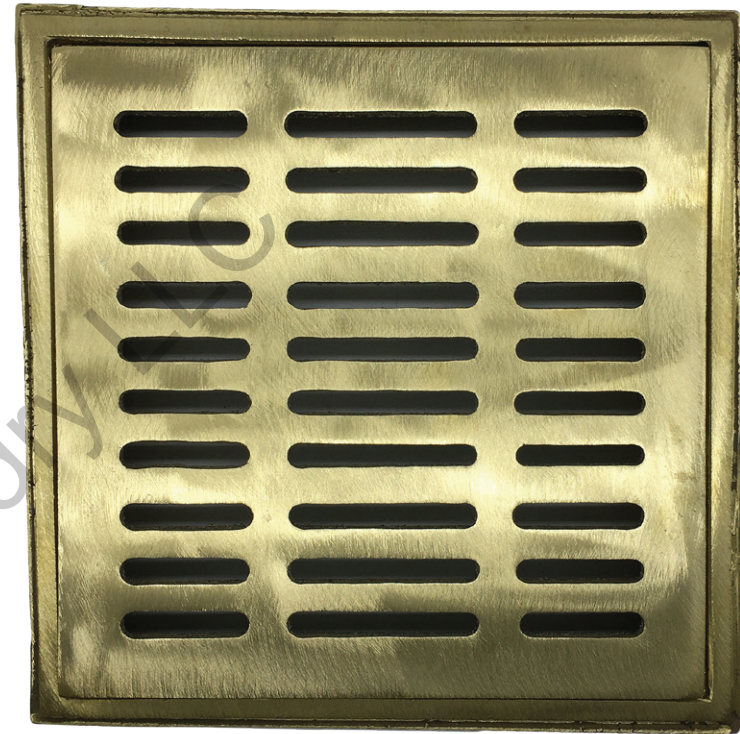

Square Drain Set - Heavy Load - 12"

Product #PL1007

**FOR ILLUSTRATIVE PURPOSES ONLY**

Email [support@abfoundryllc.com](mailto:support@abfoundryllc.com) for actual dimensions.

**Heavy Load Class for Traffic.**

Depth

**Metal Casting Since: 1965**

11165 Denton Dr. • Dallas, TX 75229

[www.abfoundryllc.com](http://www.abfoundryllc.com) • 972.247.3579

<i>Weight (~lbs)</i>		
Aluminum – 10.0	Yellow Brass – 30.0	Red Brass – 31.0