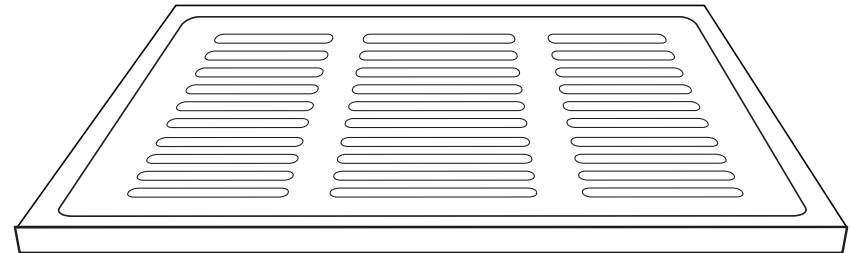

Metal Casting Since: 1965

11165 Denton Dr. • Dallas, TX 75229

www.abfoundryllc.com • 972.247.3579

<i>Weight (~lbs)</i>		
Aluminum – 10.0	Yellow Brass – 30.0	Red Brass – 31.0