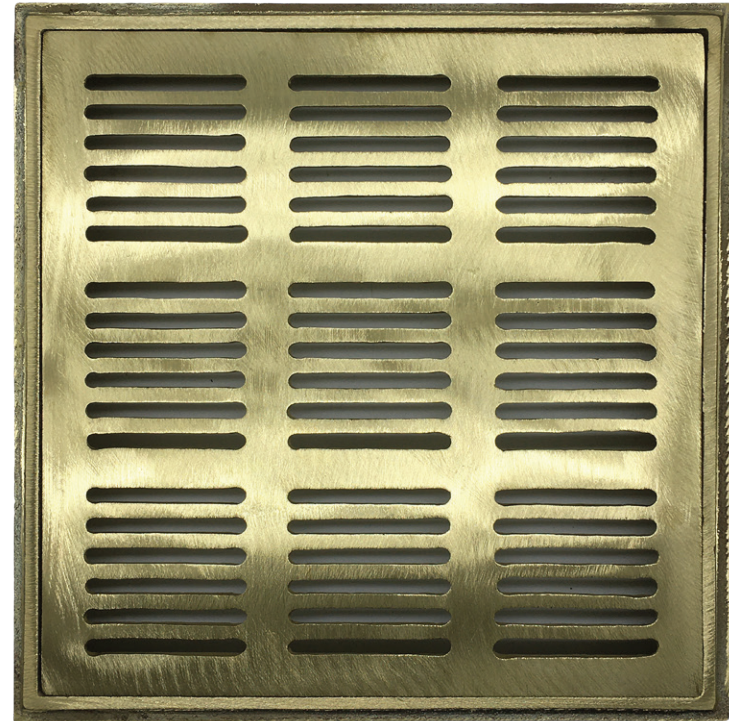

Square Drain Set - 12"

Product #PL1006

For Concrete, not Traffic.
Includes predrilled screw holes and 2 screws.
(Heavy Load/Traffic drain is also available.)

FOR ILLUSTRATIVE PURPOSES ONLY

Email support@abfoundryllc.com for actual dimensions.

Metal Casting Since: 1965

11165 Denton Dr. • Dallas, TX 75229

www.abfoundryllc.com • 972.247.3579

Weight (~lbs)		
Aluminum – 4.8	Yellow Brass – 15.0	Red Brass – 15.8