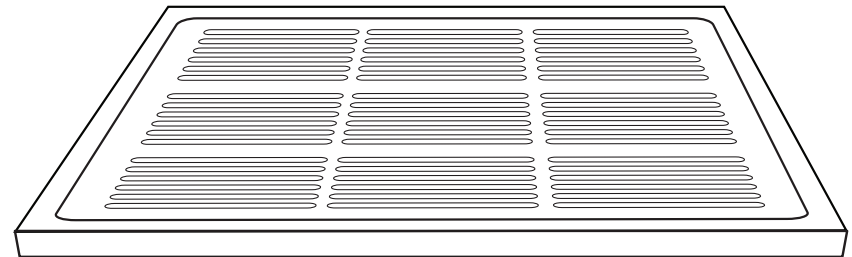

Square Drain Set - 12"

Product #PL1006

For Concrete, not Traffic.
Includes predrilled screw holes and 2 screws.
(Heavy Load/Traffic drain is also available.)

FOR ILLUSTRATIVE PURPOSES ONLY

Email support@abfoundryllc.com for actual dimensions.