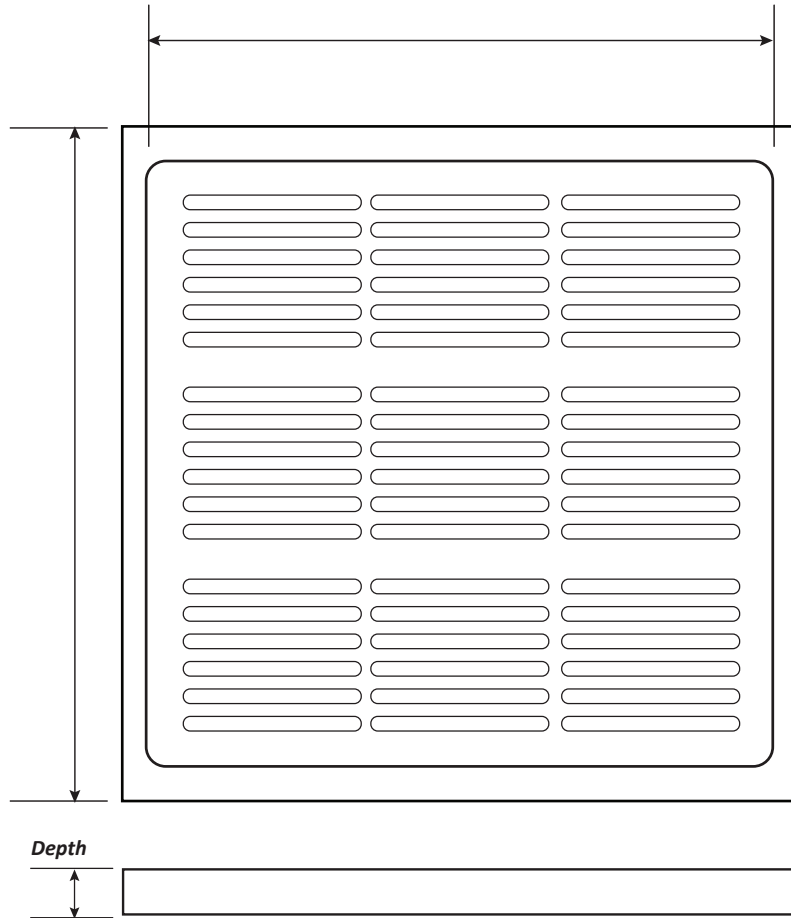

Square Drain Set - 12"

Product #PL1006

For Concrete, not Traffic.
Includes predrilled screw holes and 2 screws.
(Heavy Load/Traffic drain is also available.)

FOR ILLUSTRATIVE PURPOSES ONLY

Email support@abfoundryllc.com for actual dimensions.

Metal Casting Since: 1965

11165 Denton Dr. • Dallas, TX 75229

www.abfoundryllc.com • 972.247.3579

Weight (~lbs)		
Aluminum – 4.8	Yellow Brass – 15.0	Red Brass – 15.8