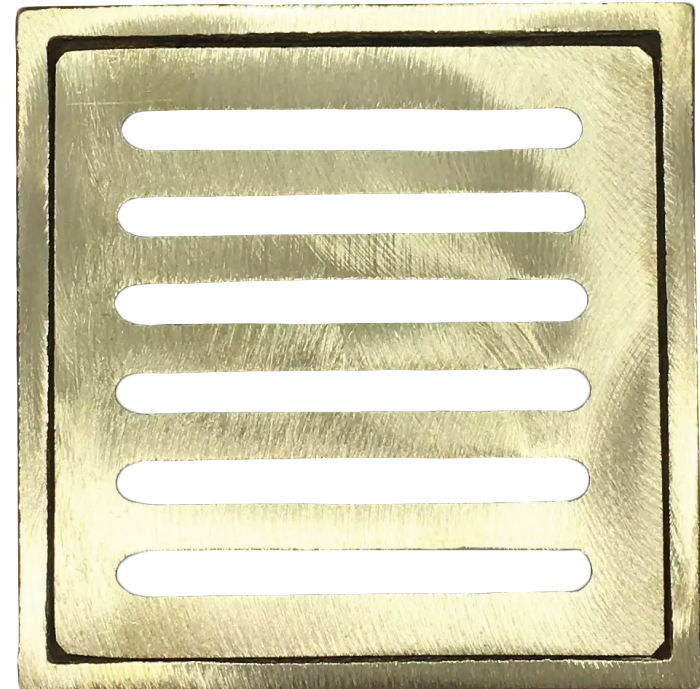

Square Drain Set - 5"

Product #PL1002

FOR ILLUSTRATIVE PURPOSES ONLY

Email support@abfoundryllc.com for actual dimensions.

Metal Casting Since: 1965

11165 Denton Dr. • Dallas, TX 75229

www.abfoundryllc.com • 972.247.3579

<i>Weight (~lbs)</i>		
Aluminum – 0.6	Yellow Brass – 2	Red Brass – 2.1