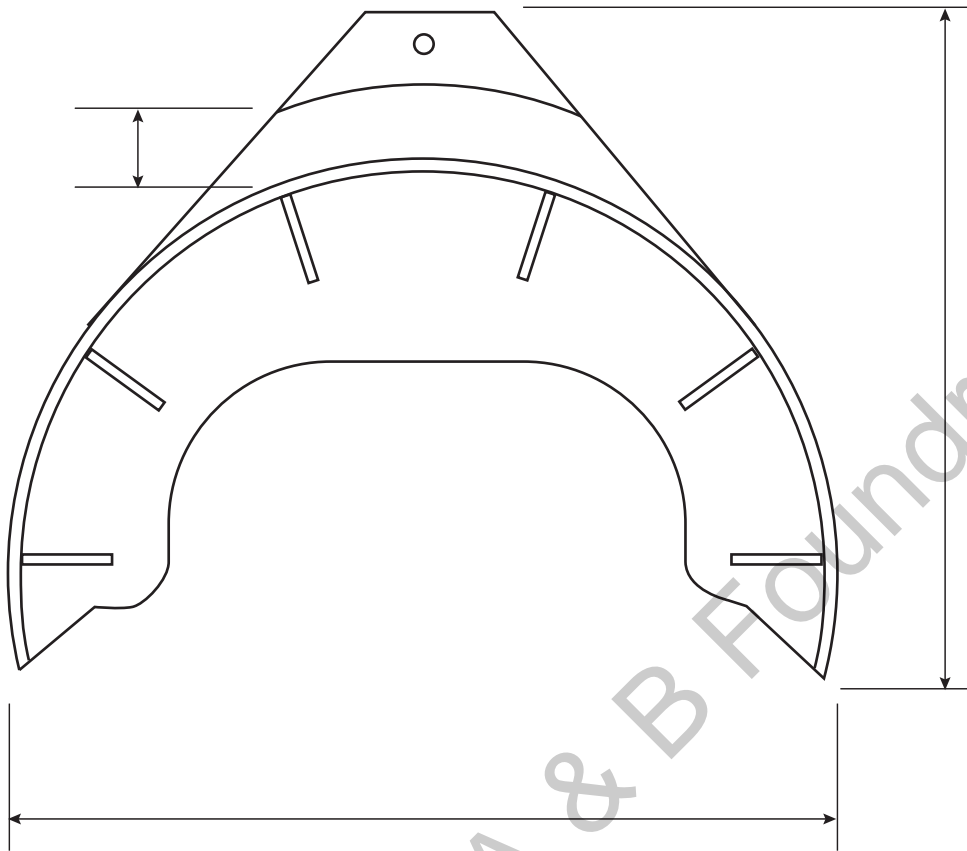

Cable Pull Shoe

Product #OT1020

FOR ILLUSTRATIVE PURPOSES ONLY

Only available in Aluminum

Email support@abfoundryllc.com for actual dimensions.

Metal Casting Since: 1965

11165 Denton Dr. • Dallas, TX 75229

www.abfoundryllc.com • 972.247.3579

Cable Pull	
Dimensions 28-1/2" H x 40" W	Weight (lb) 75.00
Material - Aluminum	