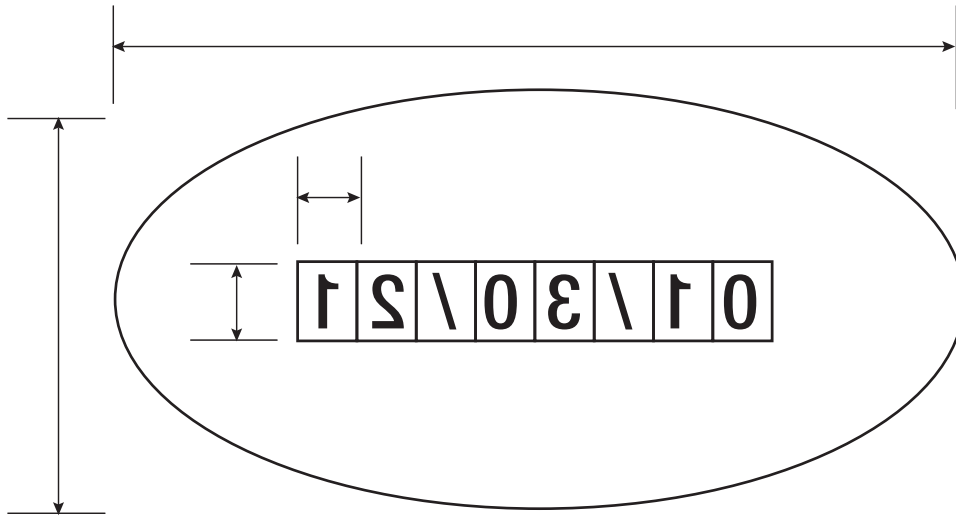

Uses Inserts #OT1010.

Inserts include 12 months, 31 days, multiple years.

Includes 1 backplate, 1 frame, and 40 inserts.

Hardware included to attach handle: 2 washers, 2 bolts, and 2 screws.

FOR ILLUSTRATIVE PURPOSES ONLY

Email support@abfoundryllc.com for actual dimensions.

Backplate

Metal Casting Since: 1965

11165 Denton Dr. • Dallas, TX 75229

www.abfoundryllc.com • 972.247.3579

Weight (~lbs)

Aluminum – 1.8