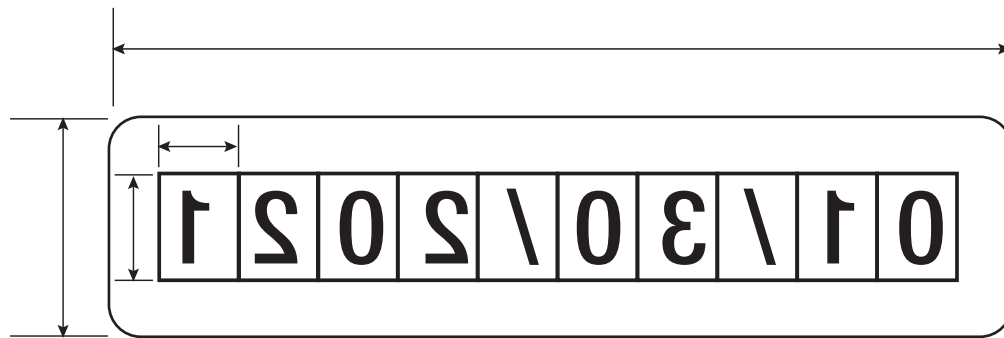

Uses Inserts #OT1012.

Inserts include 12 months, 31 days, multiple years.

Includes 1 backplate, 1 frame, and 40 inserts.

Hardware included to attach handle: 2 washers, 2 bolts, and 2 screws.

FOR ILLUSTRATIVE PURPOSES ONLY

Email support@abfoundryllc.com for actual dimensions.